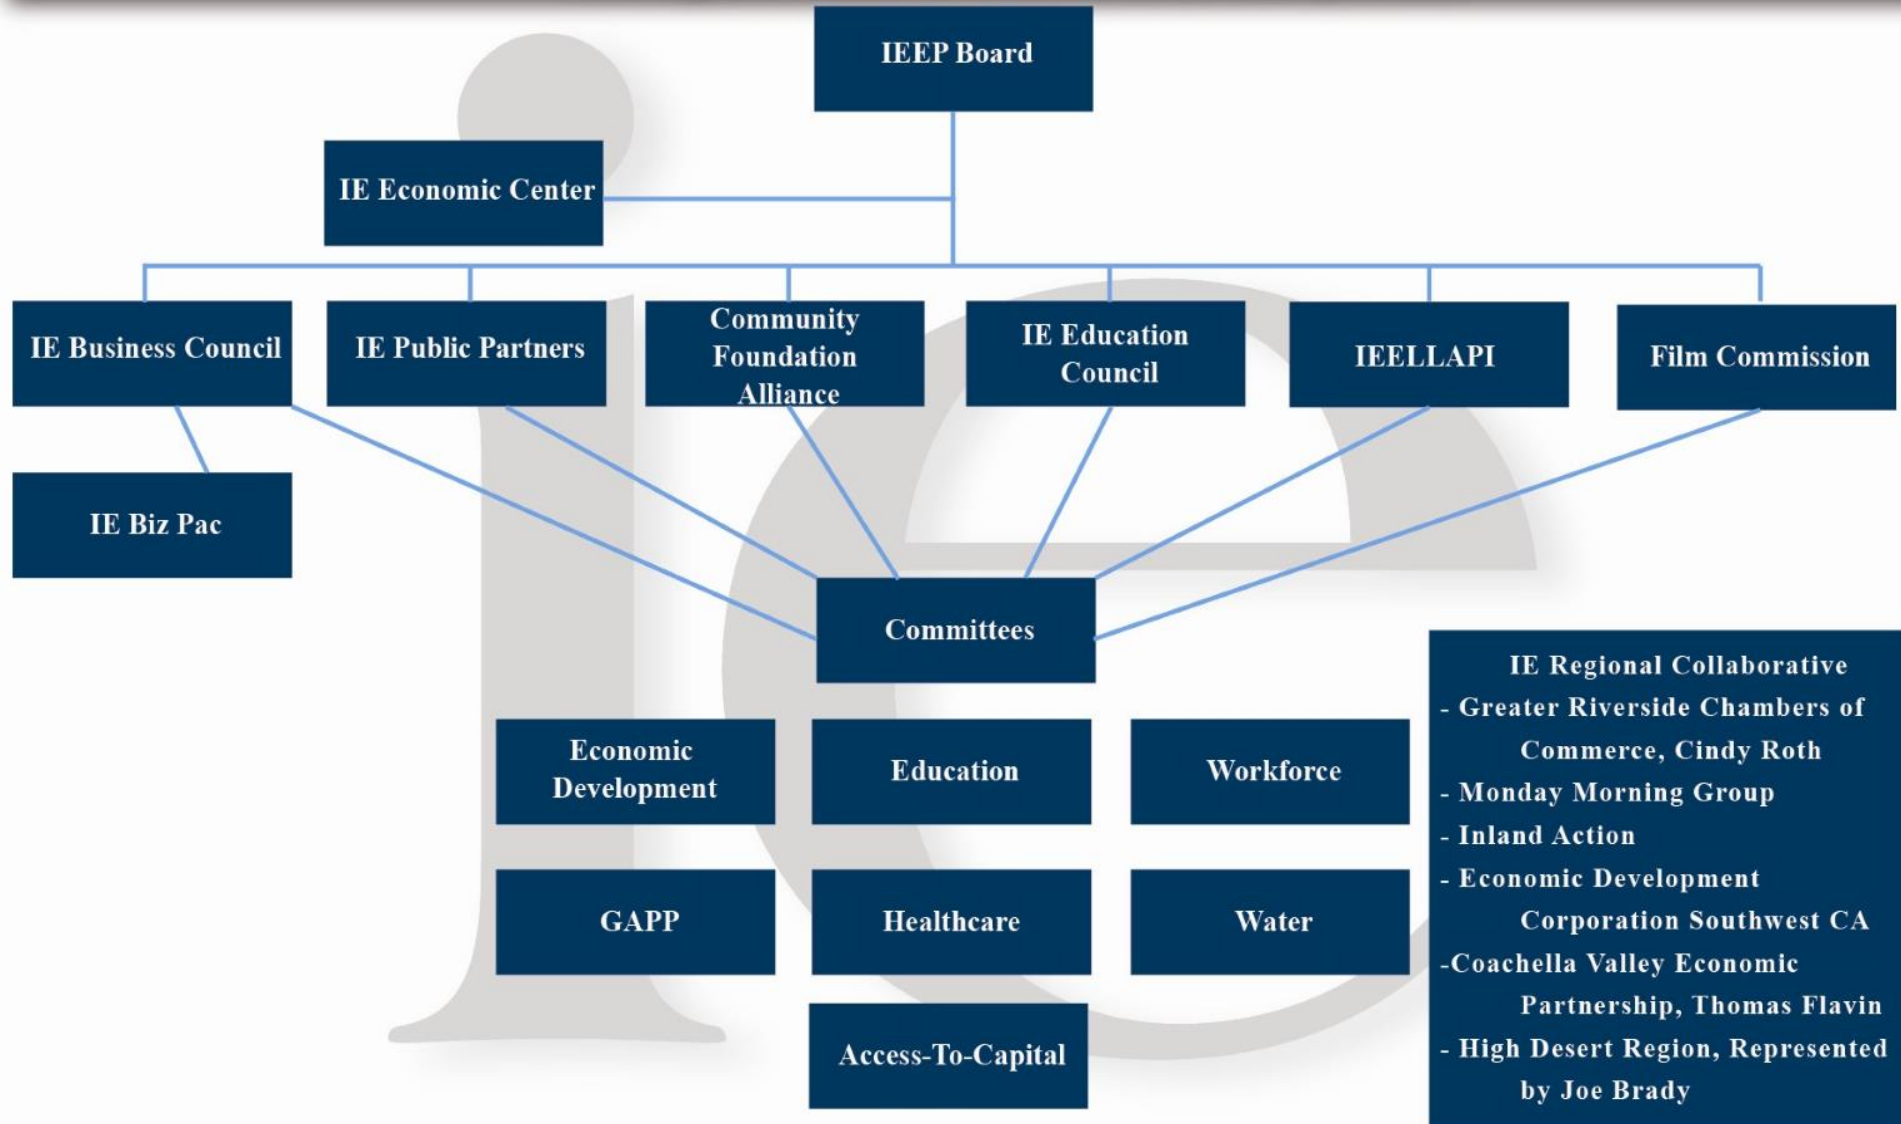

ie INLAND EMPIRE
ECONOMIC PARTNERSHIP

The Region's Voice for Business and Quality of Life

Our Mission

To help create the two-county region's voice for business and quality of life. Our membership, a collection of important organizations in the private and public sector, give the organization the knowledge and perspective needed to advocate and provide a vibrant business and living environment in our region.

ie INLAND EMPIRE ECONOMIC PARTNERSHIP

The Region's Voice for Business and Quality of Life

Regional Economic Association Leaders
of California

**THE CALIFORNIA
STEWARDSHIP
NETWORK**
THRIVING REGIONS LEAD TO A THRIVING STATE

One Region. One Voice. One Future.

SOUTHERN CALIFORNIA

**ASSOCIATION of
GOVERNMENTS**

ie INLAND EMPIRE ECONOMIC PARTNERSHIP

The Region's Voice for Business and Quality of Life

- IE Regional Collaborative**
- Greater Riverside Chambers of Commerce, Cindy Roth
 - Monday Morning Group
 - Inland Action
 - Economic Development Corporation Southwest CA
 - Coachella Valley Economic Partnership, Thomas Flavin
 - High Desert Region, Represented by Joe Brady

ie INLAND EMPIRE
ECONOMIC PARTNERSHIP

The Region's Voice for Business and Quality of Life