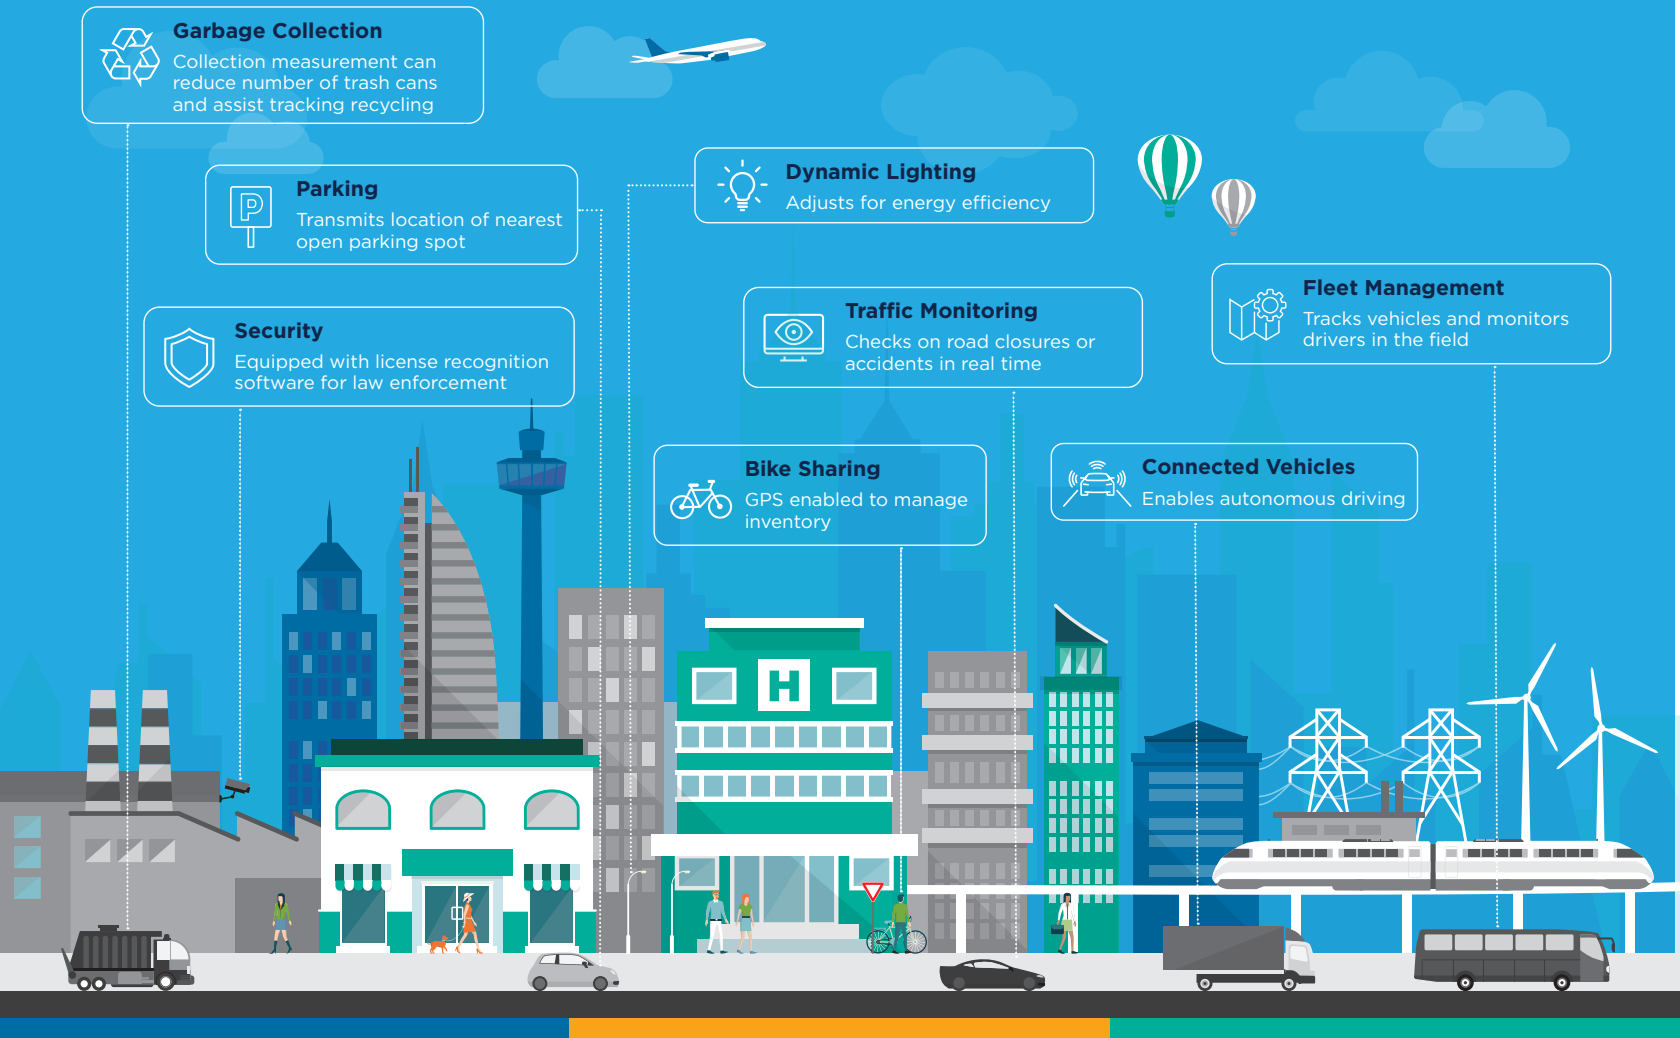

"Symmetrical 10 gig speeds for enterprise customers, including large institutions such as government"

# Powering Smart Cities

Charter's advanced network and wireless IoT technologies will enable devices to gather and analyze data, making communities "smart" in order to improve public services and enhance the lives of their residents.

## Advanced Fiber Network

- Two-way, fully interactive digital network
- 700,000 miles of network infrastructure, passing 50 million homes and businesses

## Pervasive Wireless

- Carries over 80% of WiFi traffic with over 250 million wireless devices attached to advanced WiFi network
- Launching high-value, competitive mobile service in 2018
- Testing next-gen 4G LTE and 5G technologies in markets across the country