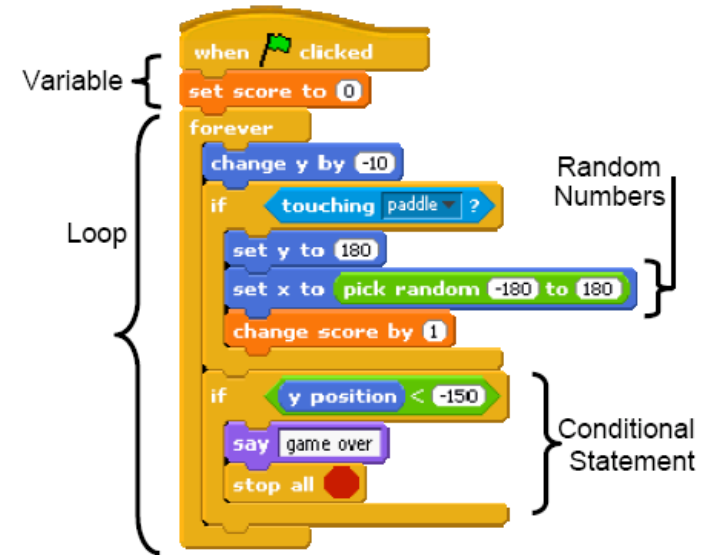

# Science, Technology, Engineering, and Math Outreach

- STEM Outreach
  - 700+ students in region in January
  - Annual speaker at the 8<sup>th</sup> Grade Girls Math and Science Conference American Association of University Women (AAUW)
  - Nontraditional Employment for Woman (NEW) day at RCC
  - Internship Program

# Coding Program for Kids

– Coding programs for 4 – 8, partner with school districts

- Google CS First

Robotics Coding for 9 – 12

- Raspberry Pi Kits

– Internships for College Level

- City Internships

Google CS First Site Photo